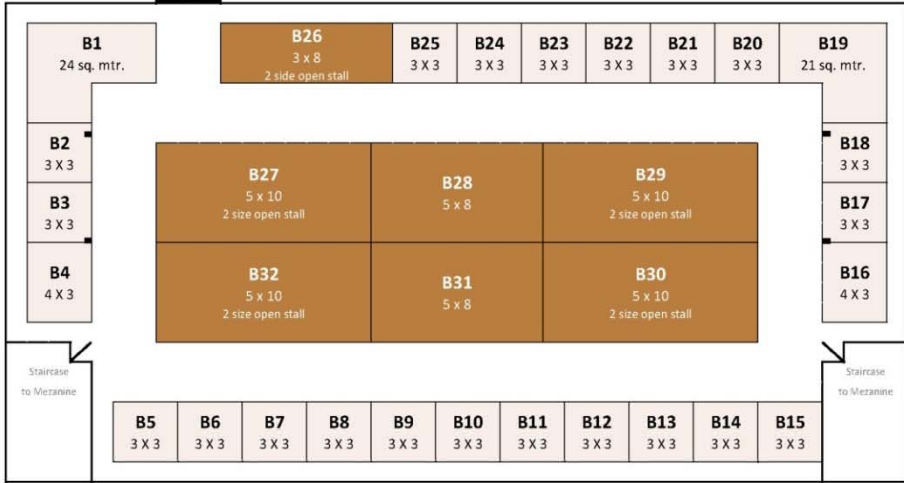

Hall A
Entry / Exit

Hall B
Entry / Exit

- Shell Space Stalls
- Bare Space Stalls

Venue Layout