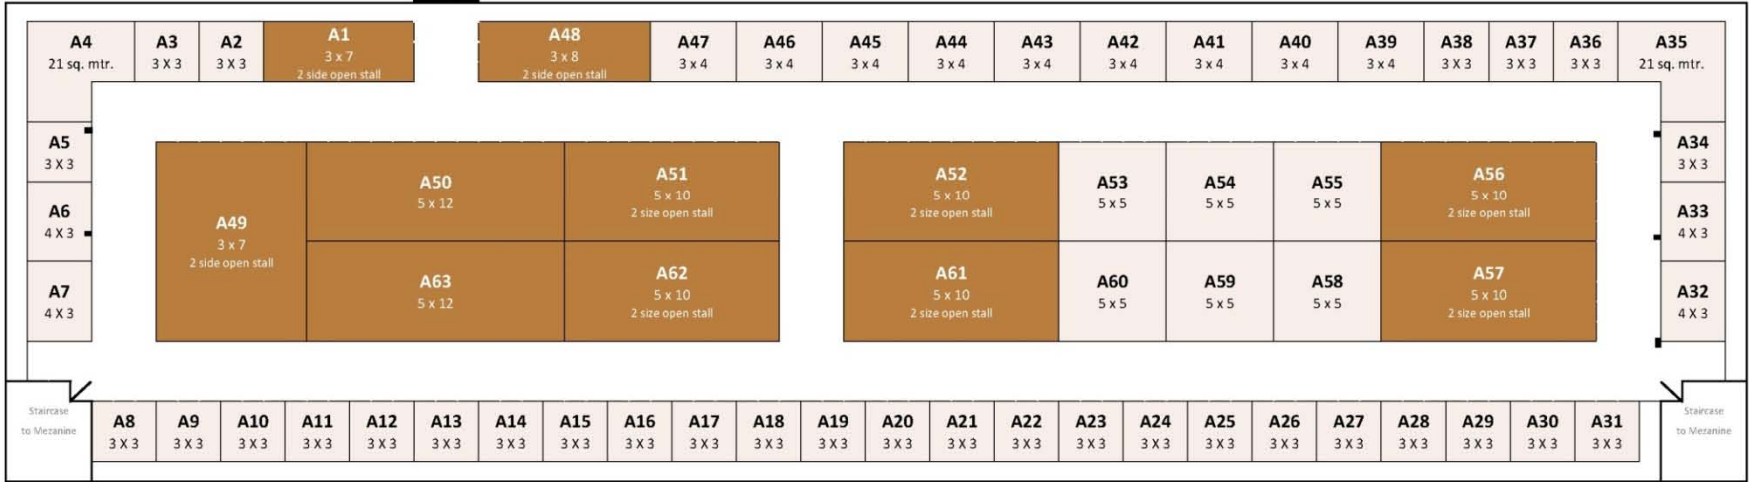

Hall A
Entry / Exit

Hall B
Entry / Exit

- Shell Space Stalls
- Bare Space Stalls

Venue Layout